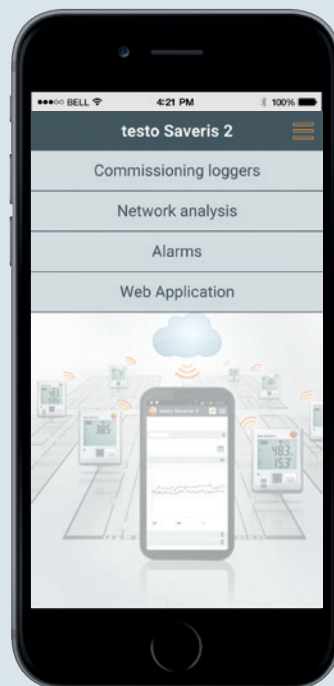

Data management

The testo Saveris 2 App

With the testo Saveris 2 App for iOS and Android, you now operate the wireless LAN data logger system testo 160 even more easily and flexibly.

More efficient commissioning*:

- Easy recognition and selection of the WiFi network
- Faster parallel commissioning of several loggers

Easy network analysis*:

- Test the strength and range of your WiFi network
- Create and send status reports

Reliable alarm functions:

- Push notifications of limit value violations
- Combinable with e-mail or SMS alarms

*These functions are available only in the Android version of the testo Saveris 2 App.

testo Saveris 2 App
IRUIUHHGRØORDG